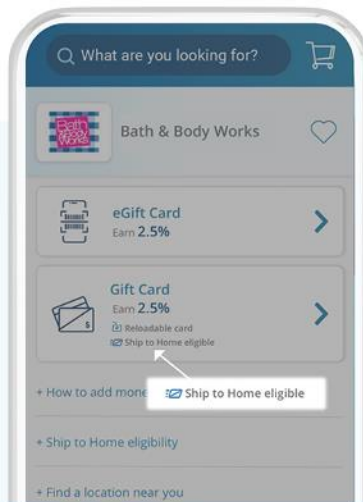

250+ brands offer gift cards that can be delivered right to you

And the list is constantly growing.

How it works

Shop a category and filter your search by gift cards that are ship to home eligible. Or, look for the label on the detail pages of the brands you shop.

Get the app today to have your gift cards sent to you

St. Robert Bellarmine Academy

Enrollment code: See "Enrollment Code" Section

Coordinator: Elizabeth Thieschafer 320-292-1586

beththieschafer@hotmail.com

Get the app
www.RaiseRight.com